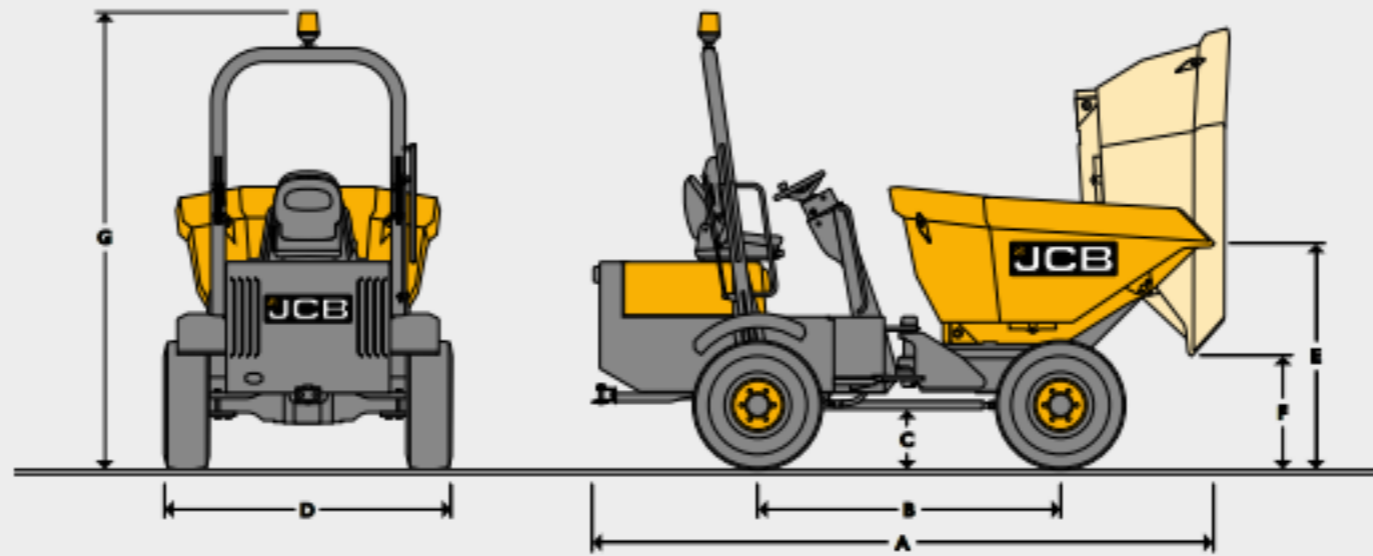

STATIC DIMENSIONS AND CAPACITIES

		1THT	2TFT	2TST	2THS	3TFT	3TST	3TFT	3TST	3.5TST	6TFT	6TST	9TFT	10TFT	
A	Overall length	mm	2980	3570	3550		3725	3952	3725	3952	4405	4539	4489	4530	
B	Wheel base	mm	1440	1900		1939	1939	1939	1939	1939	2450	2450	2450	2450	
C	Minimum ground clearance	mm	241	184		279				385	410				
D	Width	mm	998* / 1120	1492		1957	1846	1957	1846	1846	2300	2207	2502	2550	
E	Height to front lip of skip (untipped)	mm	1167	1323	1360	1522	1371	1467	1371	1467	1467	1672	1732	1709	1760
F	Height to front lip of skip (tipped)	mm	1620 (raised)	916	983	1142 (lowered) / 1640 (raised)	208	762	208	762	762	504	1258	560	440
	Turning radius to outside of skip	mm	2295	3680	3680	3680	4711	4553	4711	4553	4553	5863	5726	5994	6011
	Steering angle		+/- 45°	+/- 30.6°		+/- 30°		+/- 30°				+/- 30°			
	Oscillation		+/- 14°	+/- 10.5°		+/- 10.5°		+/- 10.5°				+/- 10°			
G	Height to top of ROPS (raised with beacon)	mm	2832	2920		2920		2920		3203		3738			

*When fitted with narrow tyres

CAPACITIES

Payload	kg	1000	2000	2000	2000	3000	3000	3000	3000	3500	6000	6000	9000	10000
Unladen weight	kg	1350	N/A	N/A	2320	2300	2330	2320	2340	2340	4275	4480	4920	N/A
Tipping type		Front tip - High tip	Front tip	Swivel tip	Swivel tip - High tip	Front tip	Swivel tip	Front tip	Swivel tip	Swivel tip	Front tip	Swivel tip	Front tip	Front tip
Skip capacity (water)	litres	320	750	750	750	1250	1000	1250	1000	1000	1950	1850	2064	2446
Skip capacity (struck)	litres	450	1000	1000	1000	1600	1520	1600	1520	1520	2750	2740	3899	4128
Skip capacity (heaped)	litres	540	1200	1200	1200	1950	1880	1950	1880	1880	3780	3530	4587	5046

*When fitted with narrow tyres

ENGINE

Type		1THT	2TFT	2TST	2THS	3TFT	3TST	3TFT	3TST	3.5TST	6TFT	6TST	9TFT	10TFT
Engine model		Kubota D905	Kubota DI703M		Kubota V2203M		JCB EcoMAX		JCB EcoMAX					
Capacity	cc	898	1647		2197		4400		4400					
Aspiration		Naturally Aspirated	Naturally Aspirated		Naturally Aspirated		Turbocharged		Turbocharged					
Cylinders		3	3		4		4		4					
Max gross power to SAE J1995/ISO 14396	kW (hp)	15.5 (20.8)	24.5 (32.6)		32.4 (43.5)		55 (74)		55 (74)					
Max torque	Nm	56	105		147		400		400					
Emissions compliance		EU Stage 3A	EU Stage 3A		EU Stage 3A		EU Stage 3B / Tier 4 Final		EU Stage 3B / Tier 4 Final